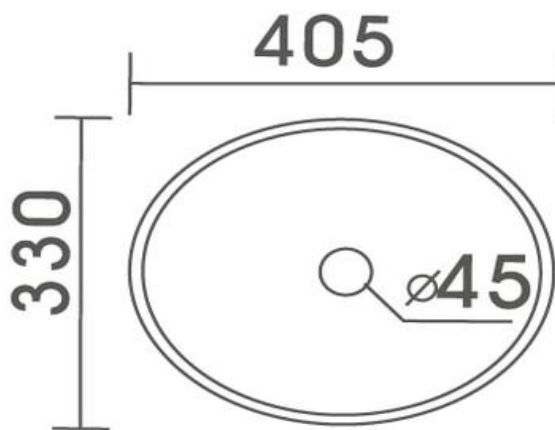

ARTISTIC

 Gloss White
WB 4047

SPECIFICATIONS

MATERIAL: Vitreous China

CAPACITY: 6L

MEASUREMENTS: 405 x 330 x 140mm 5.4KG

WASTE: Use 32mm without Overflow Waste (Not Supplied)

CLEANING & MAINTENANCE: