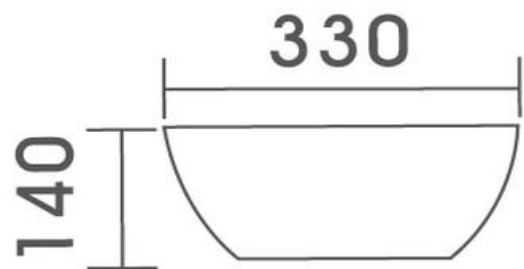

ARTISTIC

 Gloss White
WB 4047

SPECIFICATIONS

MATERIAL: Vitreous China

CAPACITY: 6L

MEASUREMENTS: 405 x 330 x 140mm 5.4KG

WASTE: Use 32mm without Overflow Waste (Not Supplied)

CLEANING & MAINTENANCE: